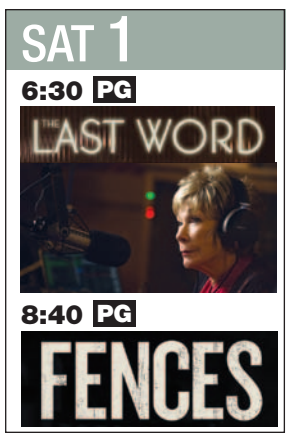

### ADMISSION:

- \$12.00 Adults
- \$ 9.00 Members/Seniors (65+)
- \$ 9.00 Children (13 under)
- \$ 9.00 Matinees
- \$12.00 Membership (annual)

**The Fine Print**  
Memberships valid for one year from date of purchase. Separate admission for each film. Call to confirm screenings. Members must show their cards to receive the member's discount. Lost cards will not be replaced.